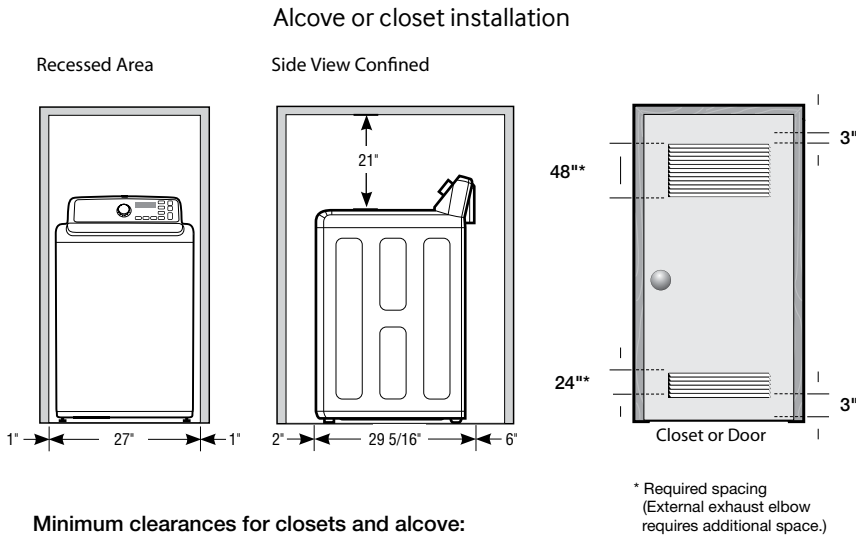

Minimum clearances for closets and alcove:

Sides - 1"
Top - 21"
Rear - 6"
Closet Front - 2"

If the washer and dryer are installed together, the closet front must have at least a 72 in² (465 cm²) unobstructed air opening. Your washer alone does not require a specific air opening.

Product Dimensions & Weight (WxHxD)

Dimensions: 27" x 44 1/4" x 29 5/16"

Weight: 145 lbs

Shipping Dimensions & Weight (WxHxD)

Dimensions: 29 1/2" x 46 1/2" x 31"

Weight: 156 lbs

Color	Model #	UPC Code
White	WA48J7700AW	887276095851