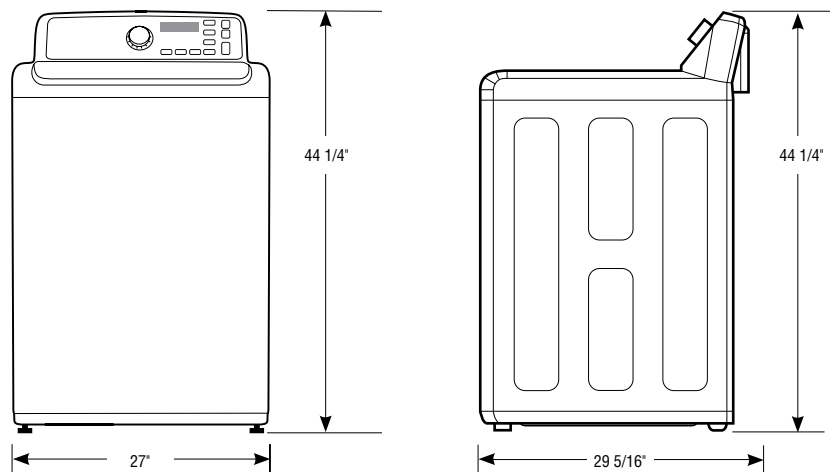

Dimensions

4.8 cu. ft. Capacity

11 Preset Wash Cycles:

Normal, WaterProof, Heavy Duty, Permanent Press, Bedding, Colors/Darks, Active Wear, Delicates/Hand Wash, Quick Wash, Rinse + Spin, Spin Only

7 Options:

AquaJet® Deep Clean, Self Clean, Delay End – Up to 19 Hours, Pre Soak, Sound On/Off, Child Lock, Smart Care

5 Temperature Settings:

Hot, Warm, Eco Warm, Cold, Tap Cold

4 Spin Settings:

High, Medium, Low, No Spin

3 Soil Settings:

Heavy, Normal, Light

2 Signal Level Settings:

On/Off

Warranty

One (1) Year Parts and Labor
Two (2) Years Control Board
Three (3) Years Stainless Steel Drum
Ten (10) Years Direct Drive Motor

Product Dimensions & Weight (WxHxD)

Dimensions: 27" x 44 1/4" x 29 5/16"

Weight: 145 lbs

Shipping Dimensions & Weight (WxHxD)

Dimensions: 29 1/2" x 46 1/2" x 31"

Weight: 156 lbs

Color	Model #	UPC Code
White	WA48J7700AW	887276095851

Matching Dryer (Electric/Gas)

White	DV48J7700EW	887276095738
White	DV48J7700GW	887276095745

SAMSUNG

Actual color may vary. Design, specifications, and color availability are subject to change without notice. Non-metric weights and measurements are approximate.

©2015 Samsung Electronics America, Inc. 85 Challenger Road, Ridgefield Park, NJ 07660. Tel: 800-SAMSUNG. samsung.com. Samsung is a registered trademark of Samsung Electronics Co., Ltd.